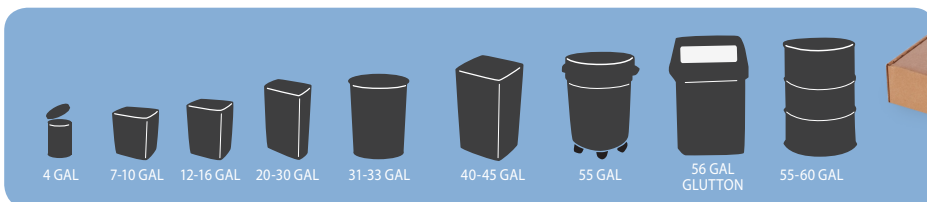

# LINEAR LOW-DENSITY LINERS

Our Linear Low-Density (LLD) Liners come in 46 stock sizes, and are designed to fit different capacity cans and containers ranging from 4-60 gallons. These polyethylene liners are stocked in gauges from .48-1.30 mil, and liners over 31" long are star-sealed for extra strength. Manufactured for puncture resistance and flexibility, these LLD bags can be used to dispose of lawn debris, broken glass, rough food waste and general office refuse.

## PRODUCT FEATURES

- ▶ .48-1.30 mil polyethylene
- ▶ Black and clear bags available in each size
- ▶ Custom sizes available up to 70" wide, in gauges of .75-8.0 mil

ITEM	W x D x L	MIL	COLOR	CNT	WT
<b>4 Gallon</b>					
4285	13 X 4 X 17	0.48	CLR	1000	10
<b>7 Gallon</b>					
4290	12 X 8 X 21	0.48	CLR	1000	14
<b>7-10 Gallon</b>					
4295	15 X 9 X 23	0.48	CLR	1000	18
4170	15 X 9 X 23	0.48	BLK	1000	18
4303	15 X 9 X 23	0.58	CLR	1000	22
4178	15 X 9 X 23	0.58	BLK	1000	22
4327	15 X 9 X 23	0.78	CLR	500	15
<b>12-16 Gallon</b>					
4300	15 X 9 X 31	0.48	CLR	1000	24
4175	15 X 9 X 31	0.48	BLK	1000	24
4304	15 X 9 X 31	0.58	CLR	500	15
4179	15 X 9 X 31	0.58	BLK	500	15
4329	15 X 9 X 31	0.78	CLR	500	20